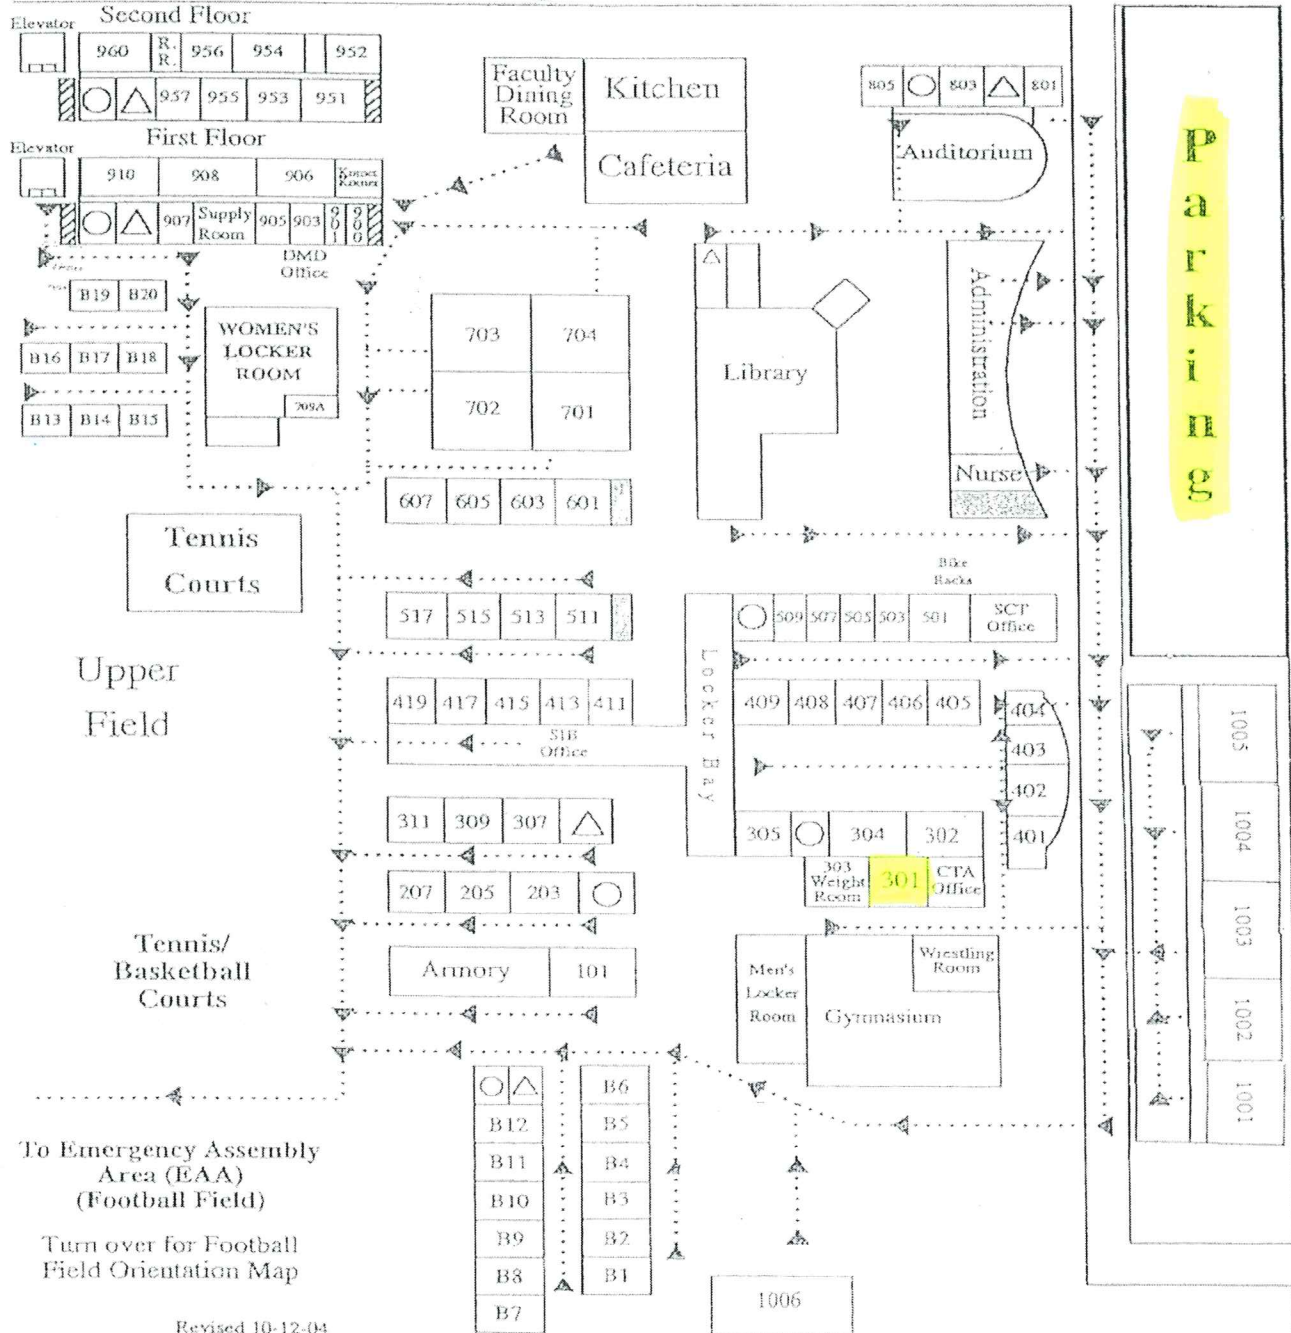

KEARNY HIGH EDUCATIONAL COMPLEX
 7651 Wellington Street
 San Diego, CA 92111
 (858) 496-8370

Mesa College Drive

Revised 10-12-04