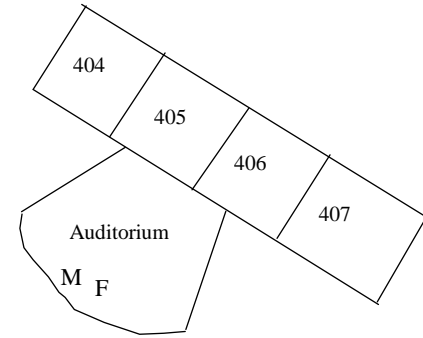

# STANDLEY MIDDLE SCHOOL

6298 Radcliffe Drive  
 San Diego, CA 92122  
 (858) 455-0550

Parking Lot

B-2

B-1

Bike Rack

514  
513

GOVERNOR DRIVE

Parking Lot

Flagpole

RADCLIFFE DRIVE