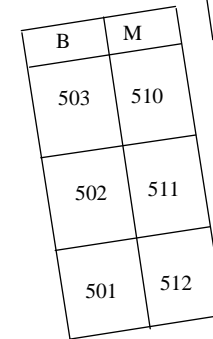

# STANDLEY MIDDLE SCHOOL

6298 Radcliffe Drive  
 San Diego, CA 92122  
 (858) 455-0550

Parking Lot

B-2

B-1

Bike Rack

514  
513

GOVERNOR DRIVE

Parking Lot

Flagpole

RADCLIFFE DRIVE